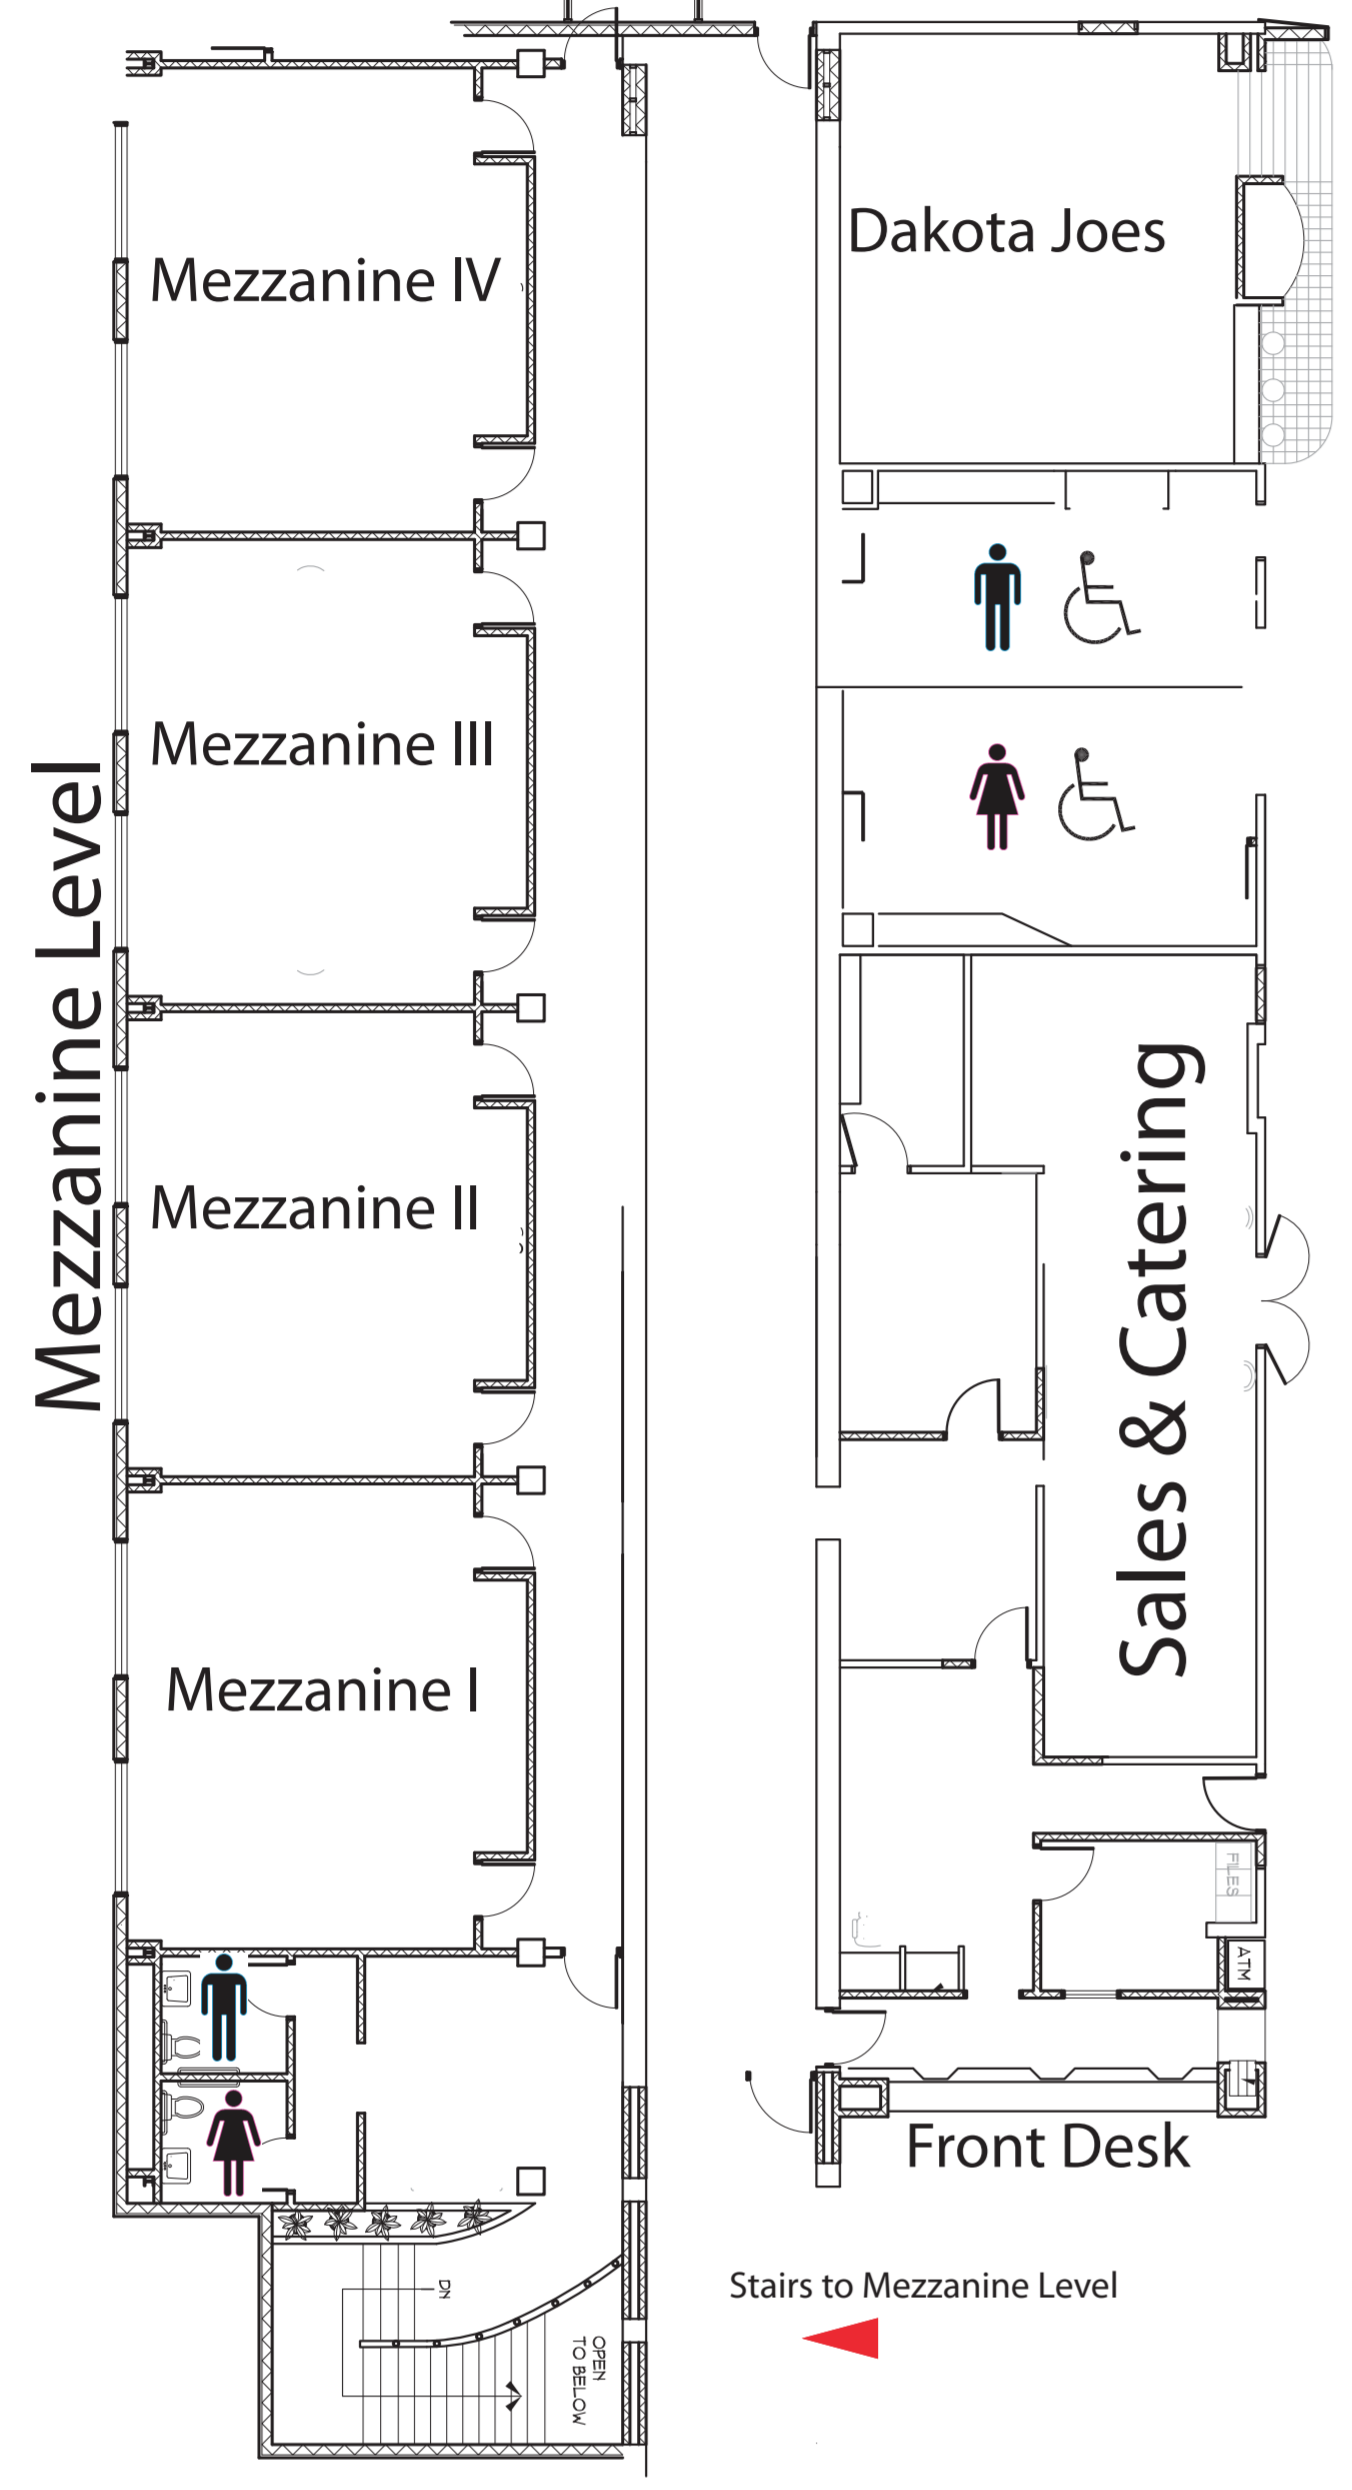

2

Lobby

Pool Area Patio

11

Main Entrance

1

Entrance Canopy

HARVEST HALL

DAKOTA HALL

Convention Center Entrance

12

Holiday Inn
3803 13th Avenue South
Fargo, ND 58103
701-282-2700 | www.fargohi.com